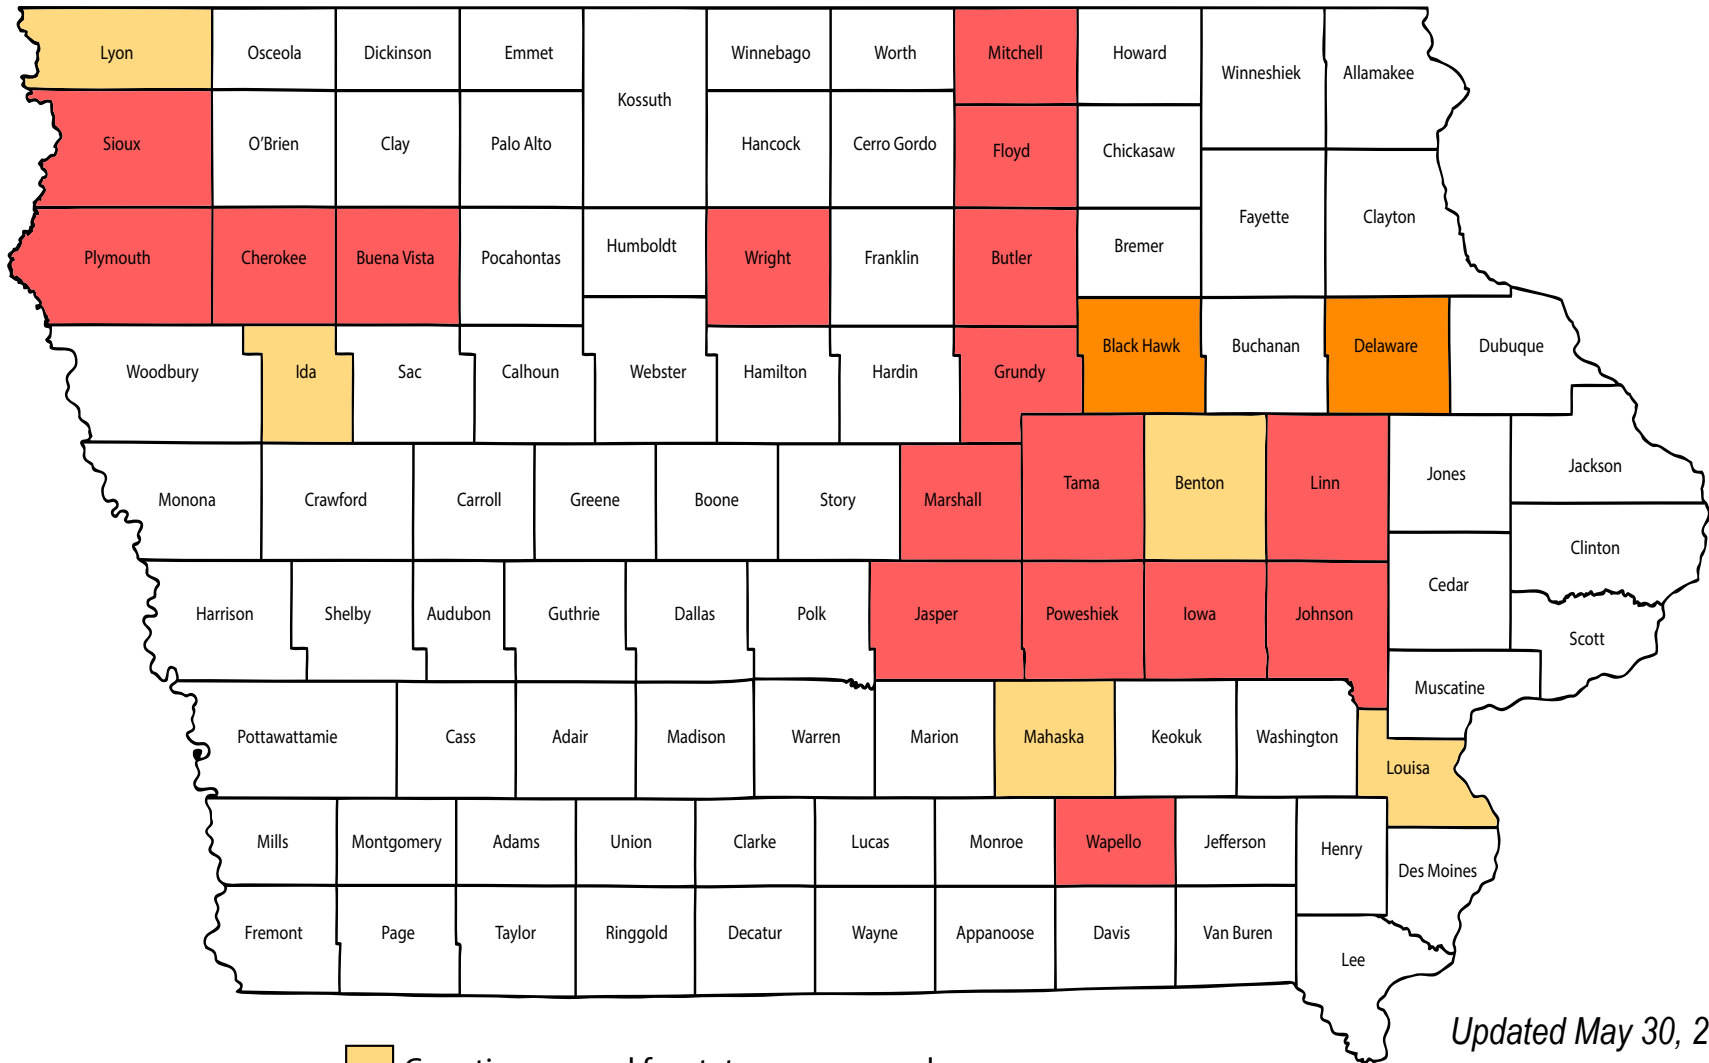

Governor's Disaster Proclamation

Severe Weather, May 19 2013, and continuing

Updated May 30, 2013

- Counties covered for state resources only
- Counties covered for Iowa Individual Assistance Program only
- Counties covered for state resources and Iowa Individual Assistance Program