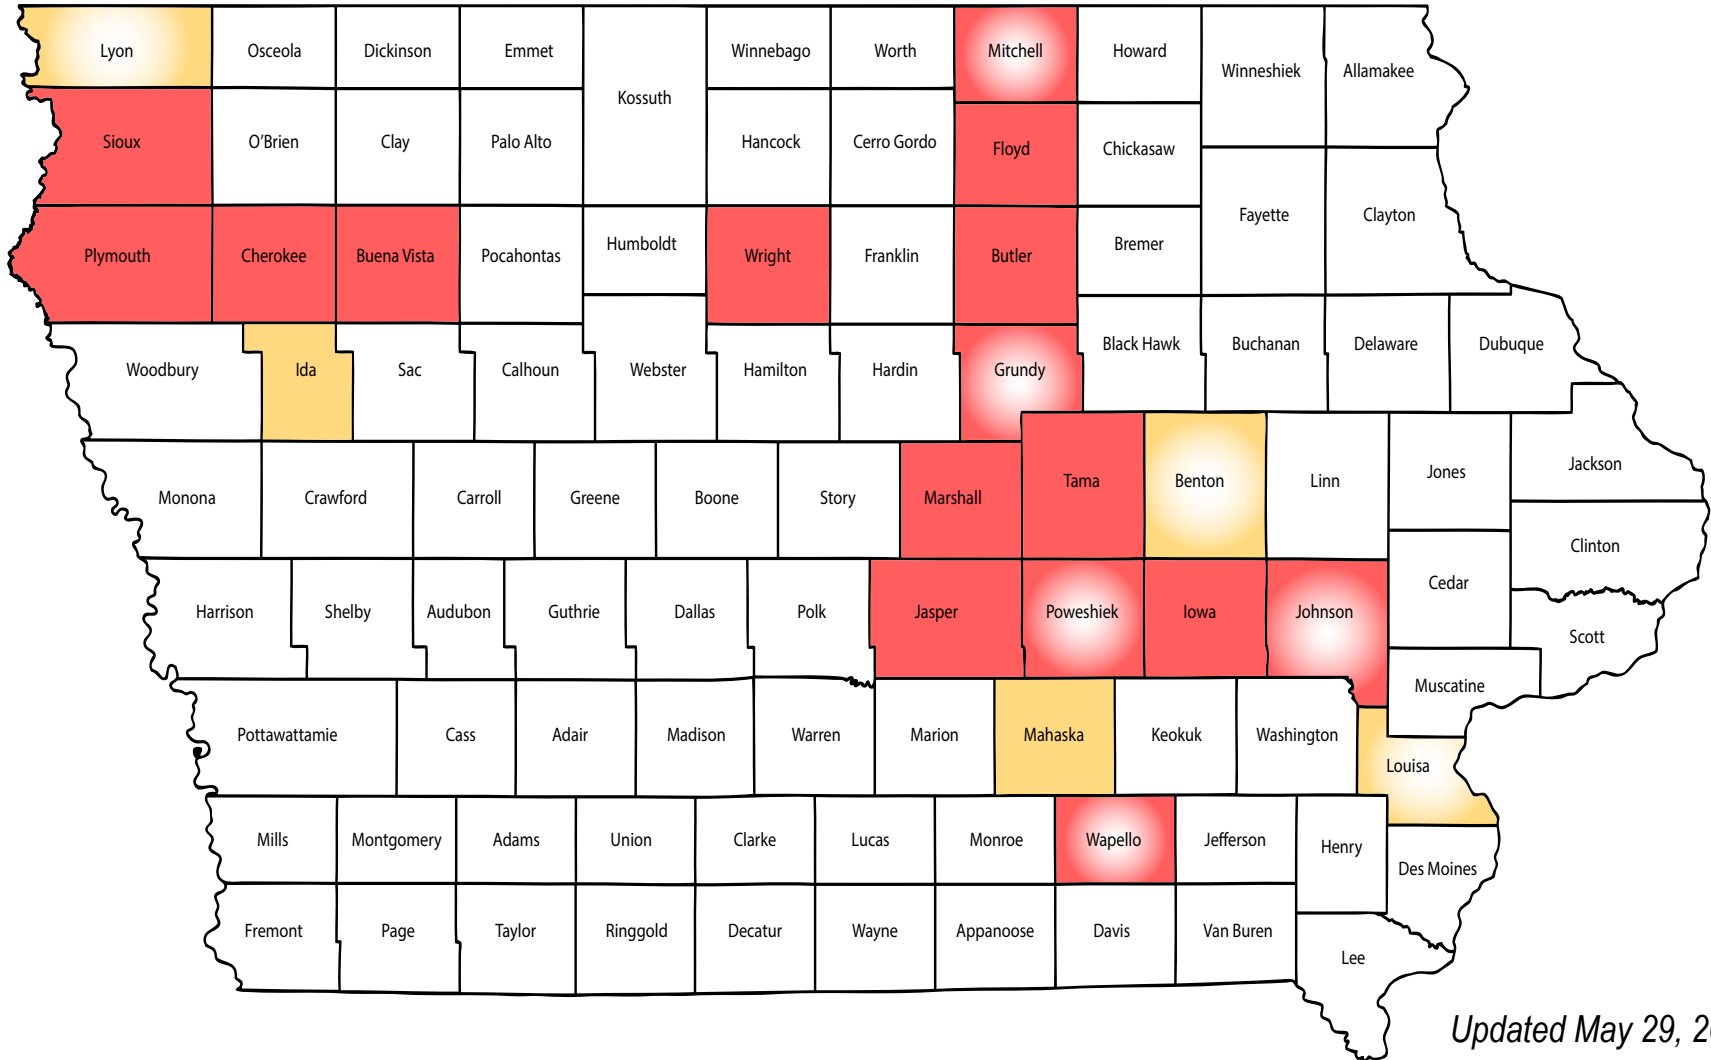

# Governor's Disaster Proclamation

## Severe Weather, May 19 2013, and continuing

Updated May 29, 2013

- Counties covered for state resources only
- Counties covered for state resources and Iowa Individual Assistance Program