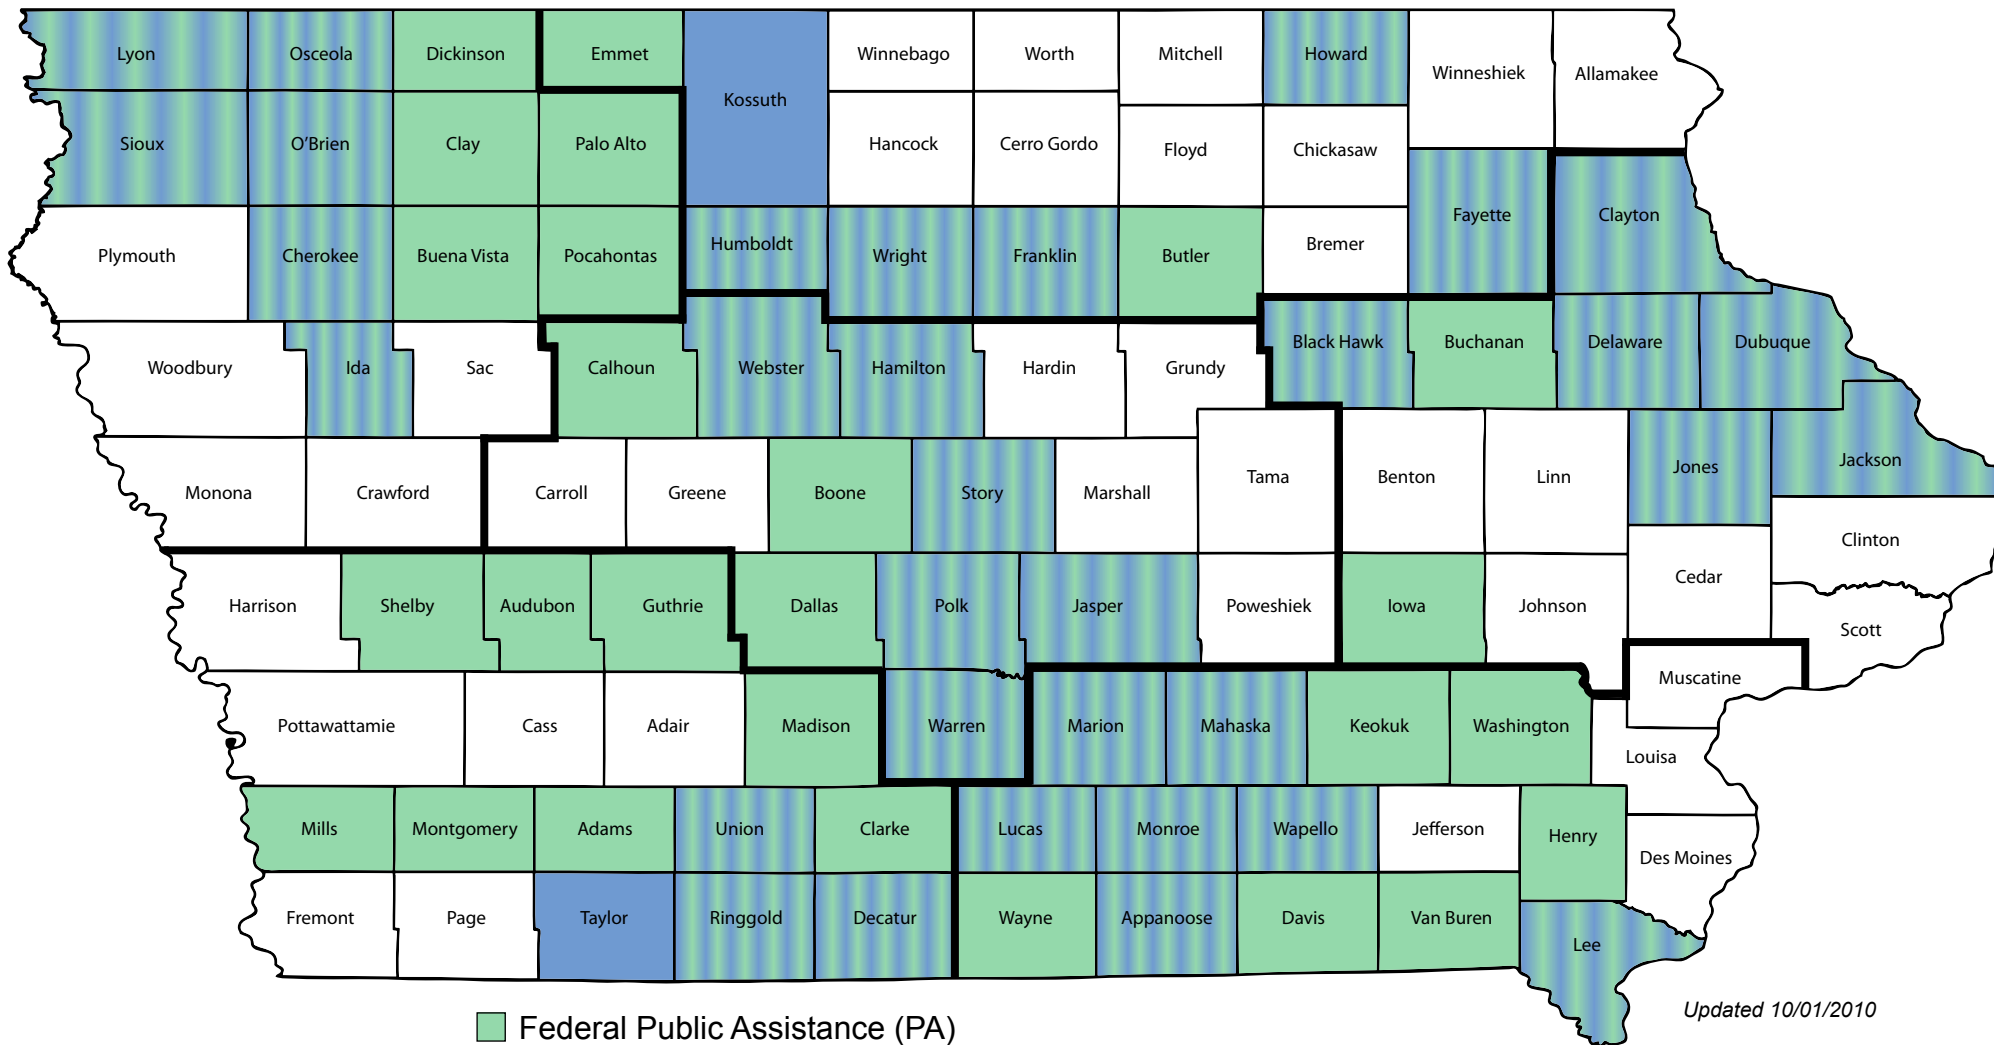

Presidential Disaster Declaration

Storms June 1-Aug. 31, 2010

FEMA 1930 DR

- Federal Public Assistance (PA)
- Federal Individual Assistance (IA)
- Both Federal PA and IA

Updated 10/01/2010