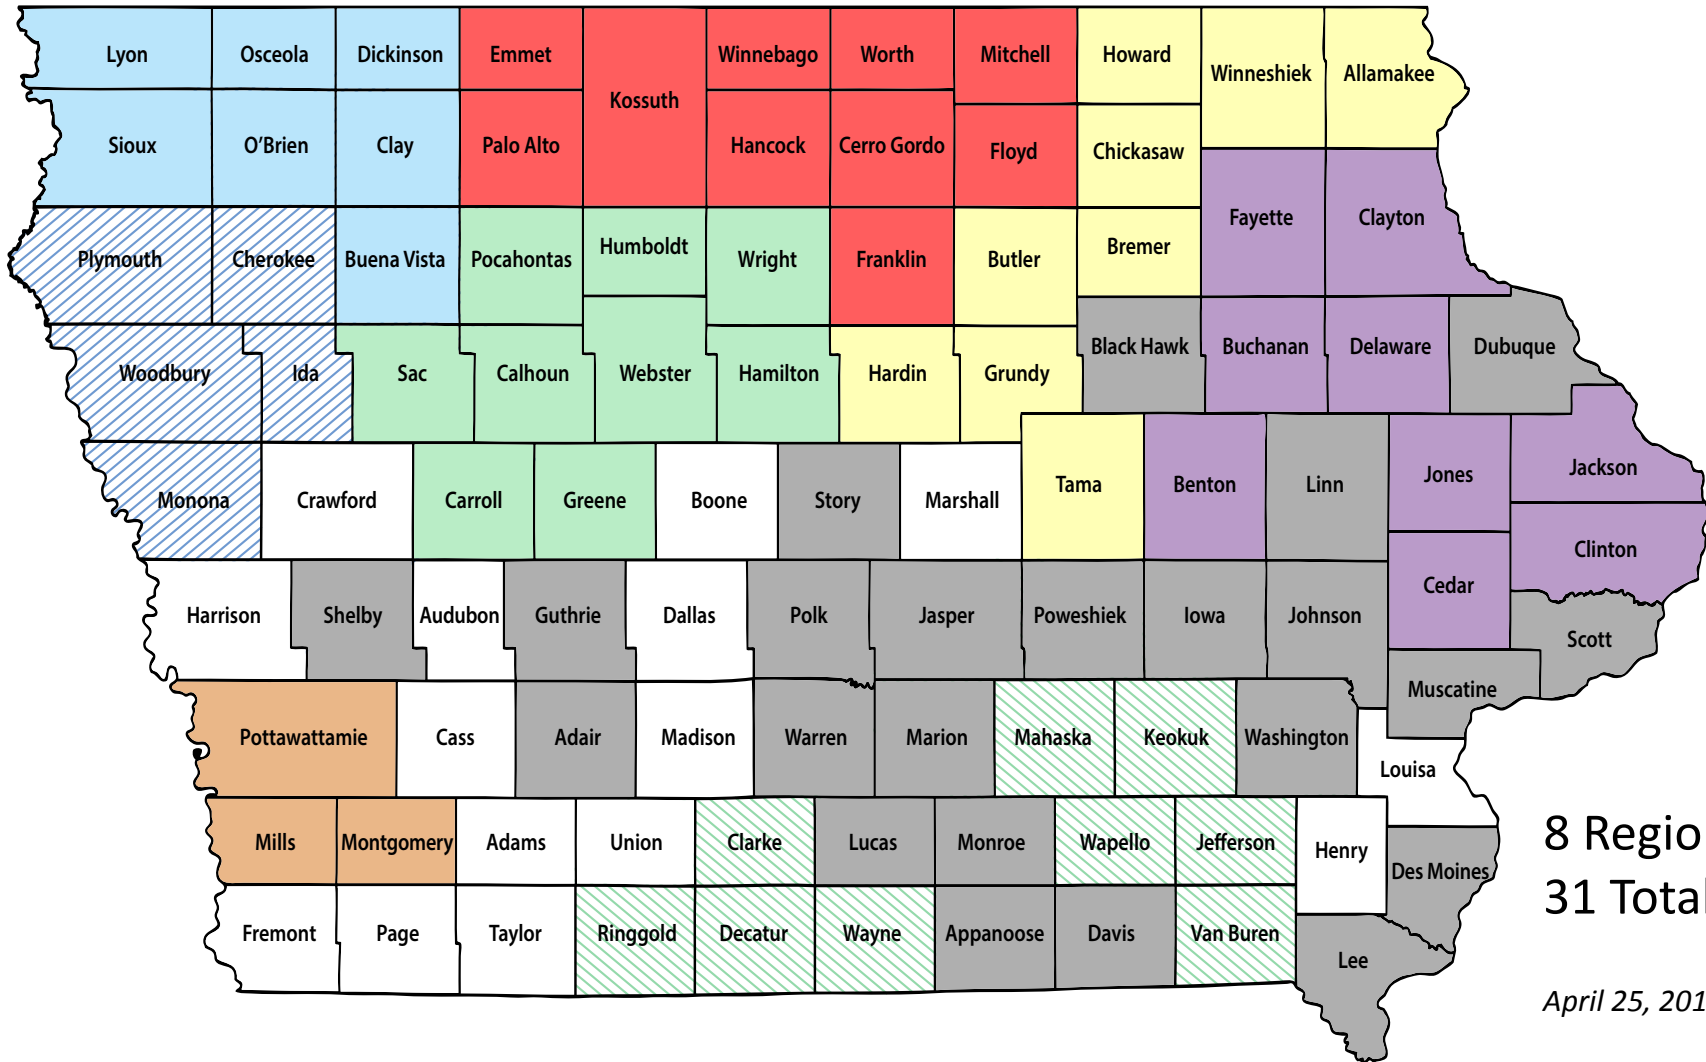

Iowa Regional & Local Emergency Planning Committees

8 Regions
31 Total LEPCs

April 25, 2017

- | | | | |
|--|--|--|--|
|  Region 3 |  Region 5 |  North Central Region |  Northeast Iowa Region |
|  Region 4 |  Region 6 |  Southern Iowa Region |  District 4 Region |
| | | |  Stand-alone LEPCs (23) |