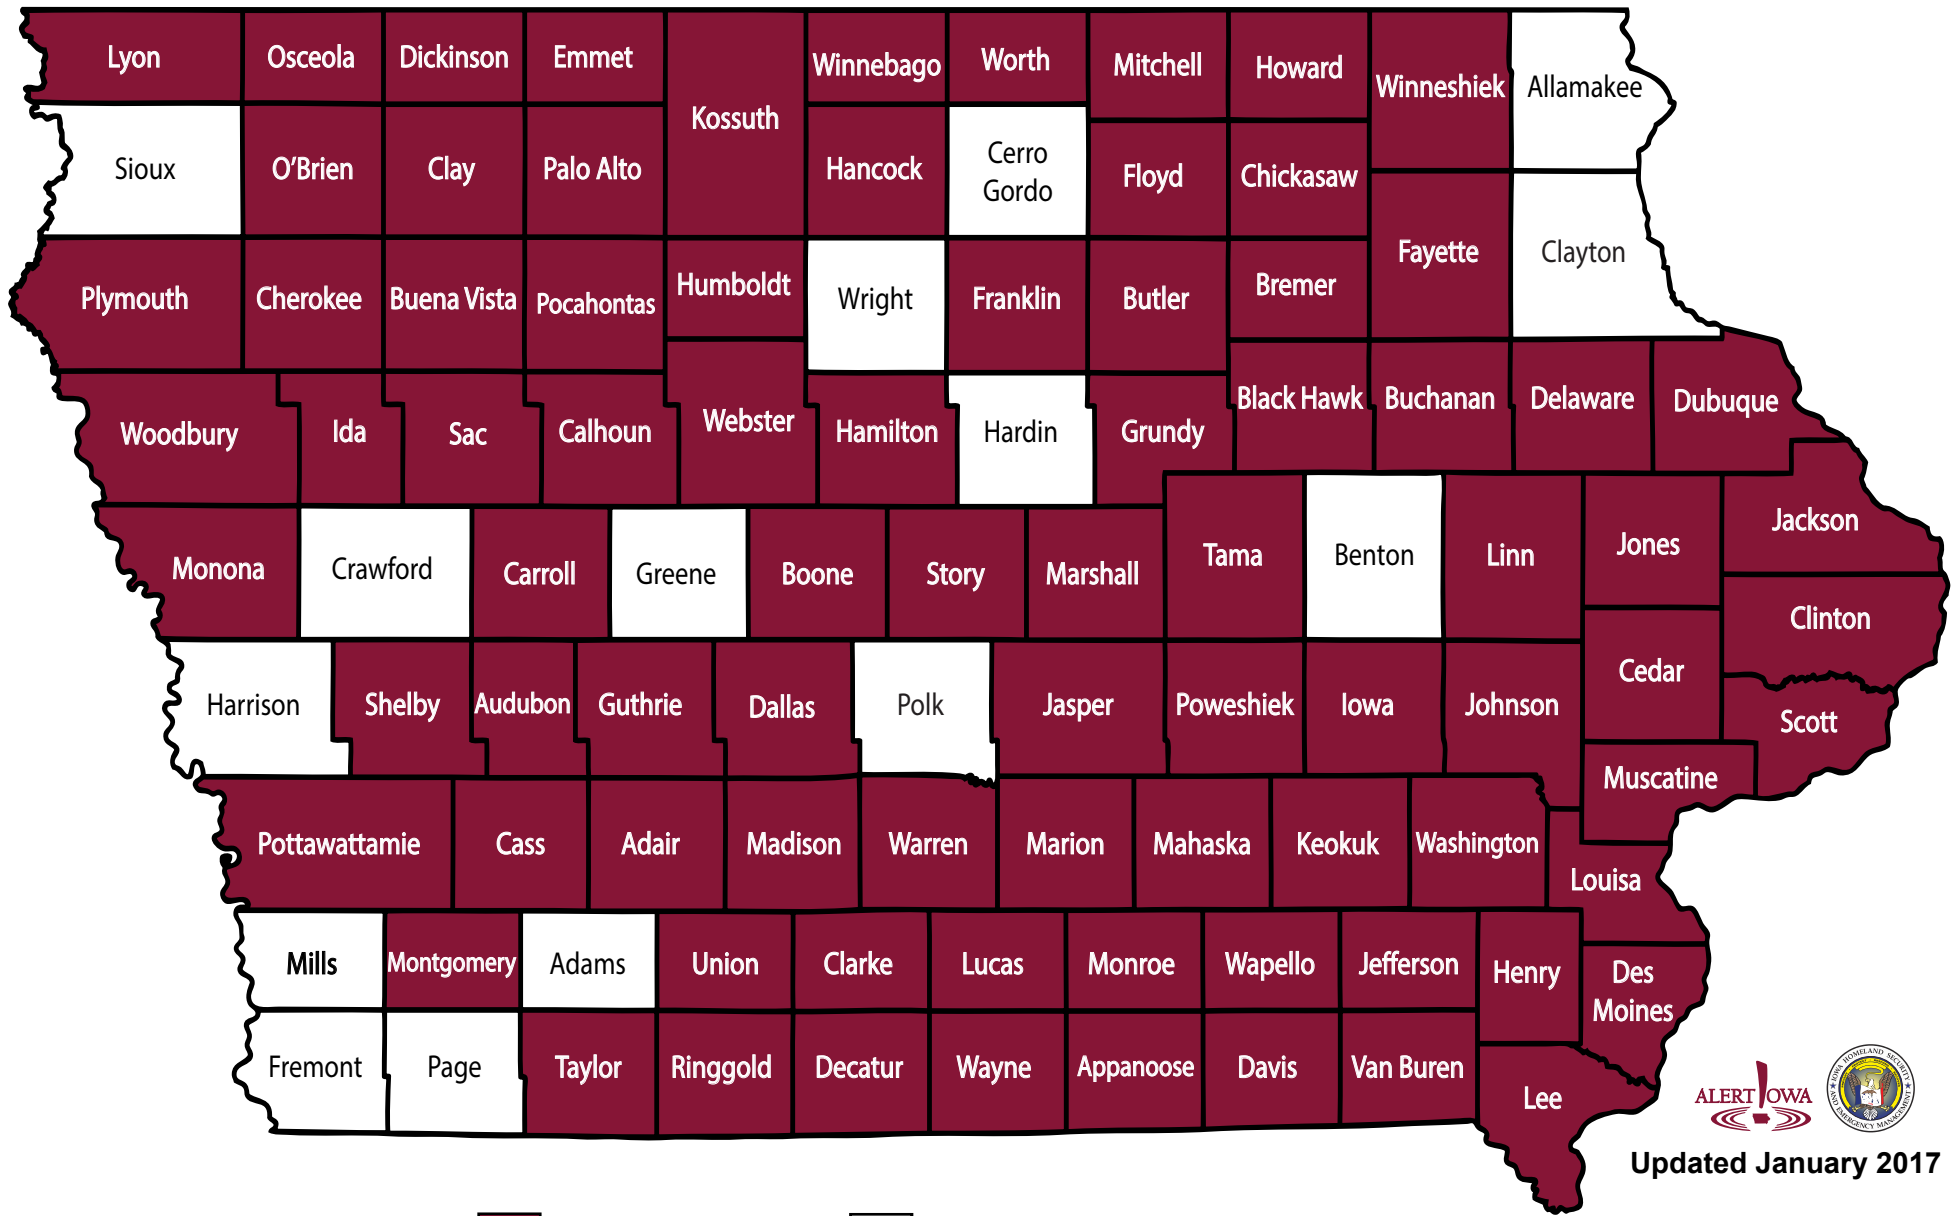

Alert Iowa Counties

84 Alert Iowa county **15** No current plans to use Alert Iowa

Updated January 2017